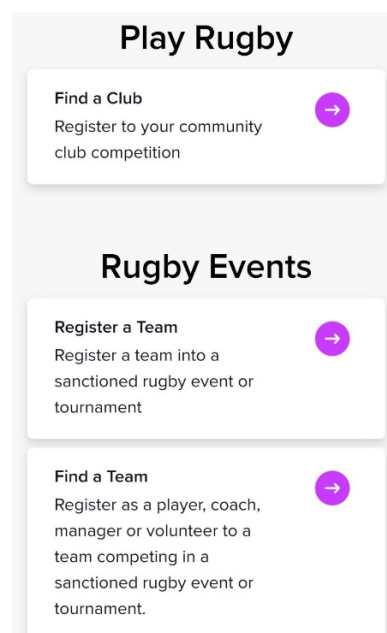

Dural Rugby
Est 1997

Rugby Explorer – How to Register (2023)

Download Rugby Xplorer (iTunes or Google Play)

Select **MORE** from the options along the bottom

Select **SIGN-UP or LOGIN**

- You need an email address
- You can reset your password easily (if you have access to your email)

Select **REGISTER** from the options that display

Select **FIND A CLUB**

Select the person to register

- Create new linked person for new members
- You will need
 - First Name
 - Last Name
 - Date of Birth
 - Mobile contact number